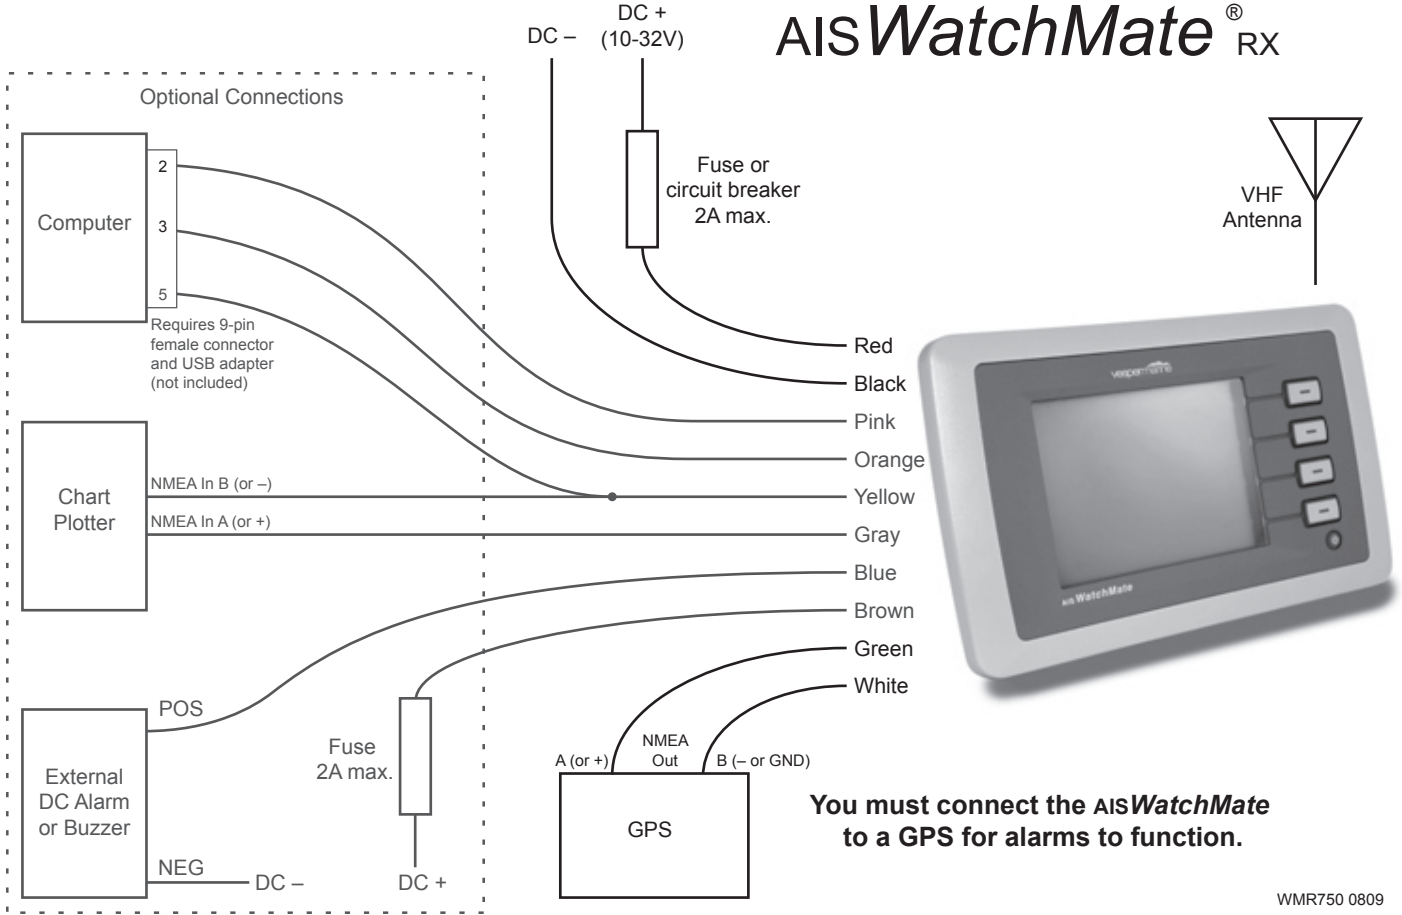

AISWatchMate[®] RX

You must connect the AISWatchMate to a GPS for alarms to function.